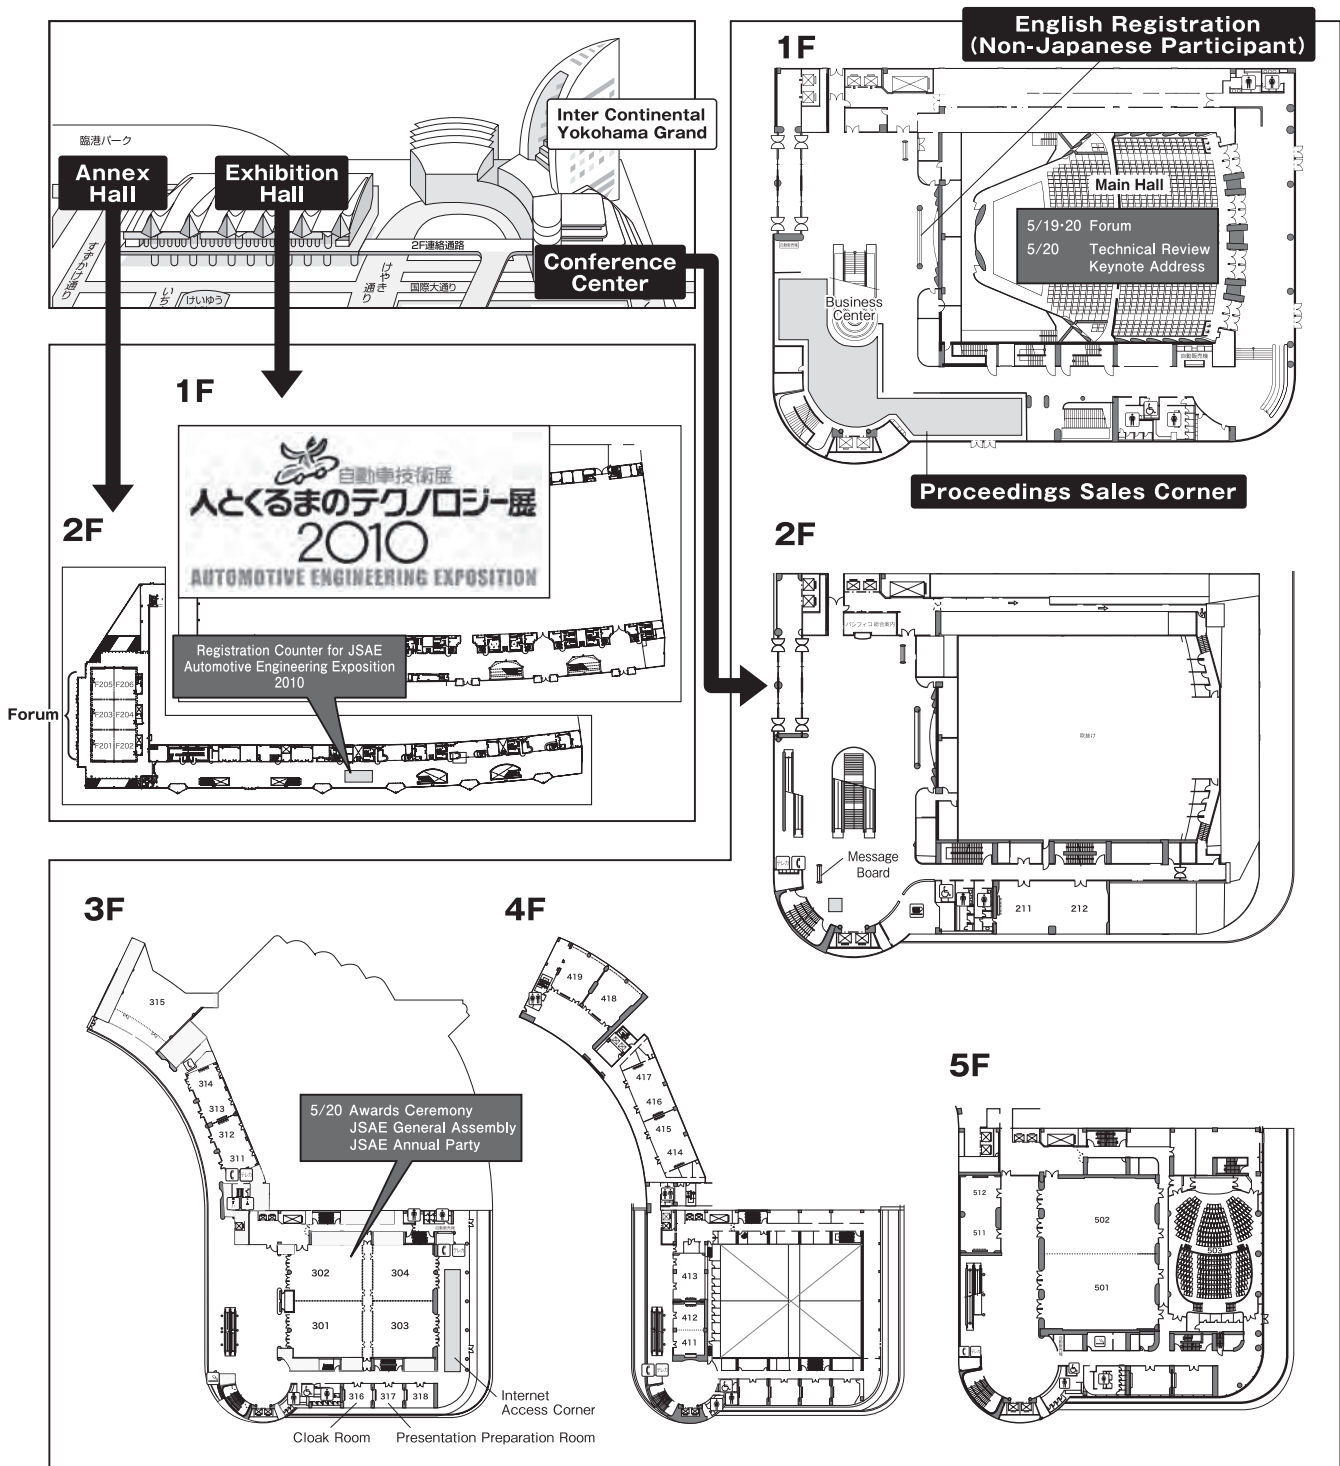

2010 JSAE Annual Congress

May 19(Wed.) – 21 (Fri.), 2010 / Pacifico Yokohama

Floor Plan

Society of Automotive Engineers of Japan, Inc.