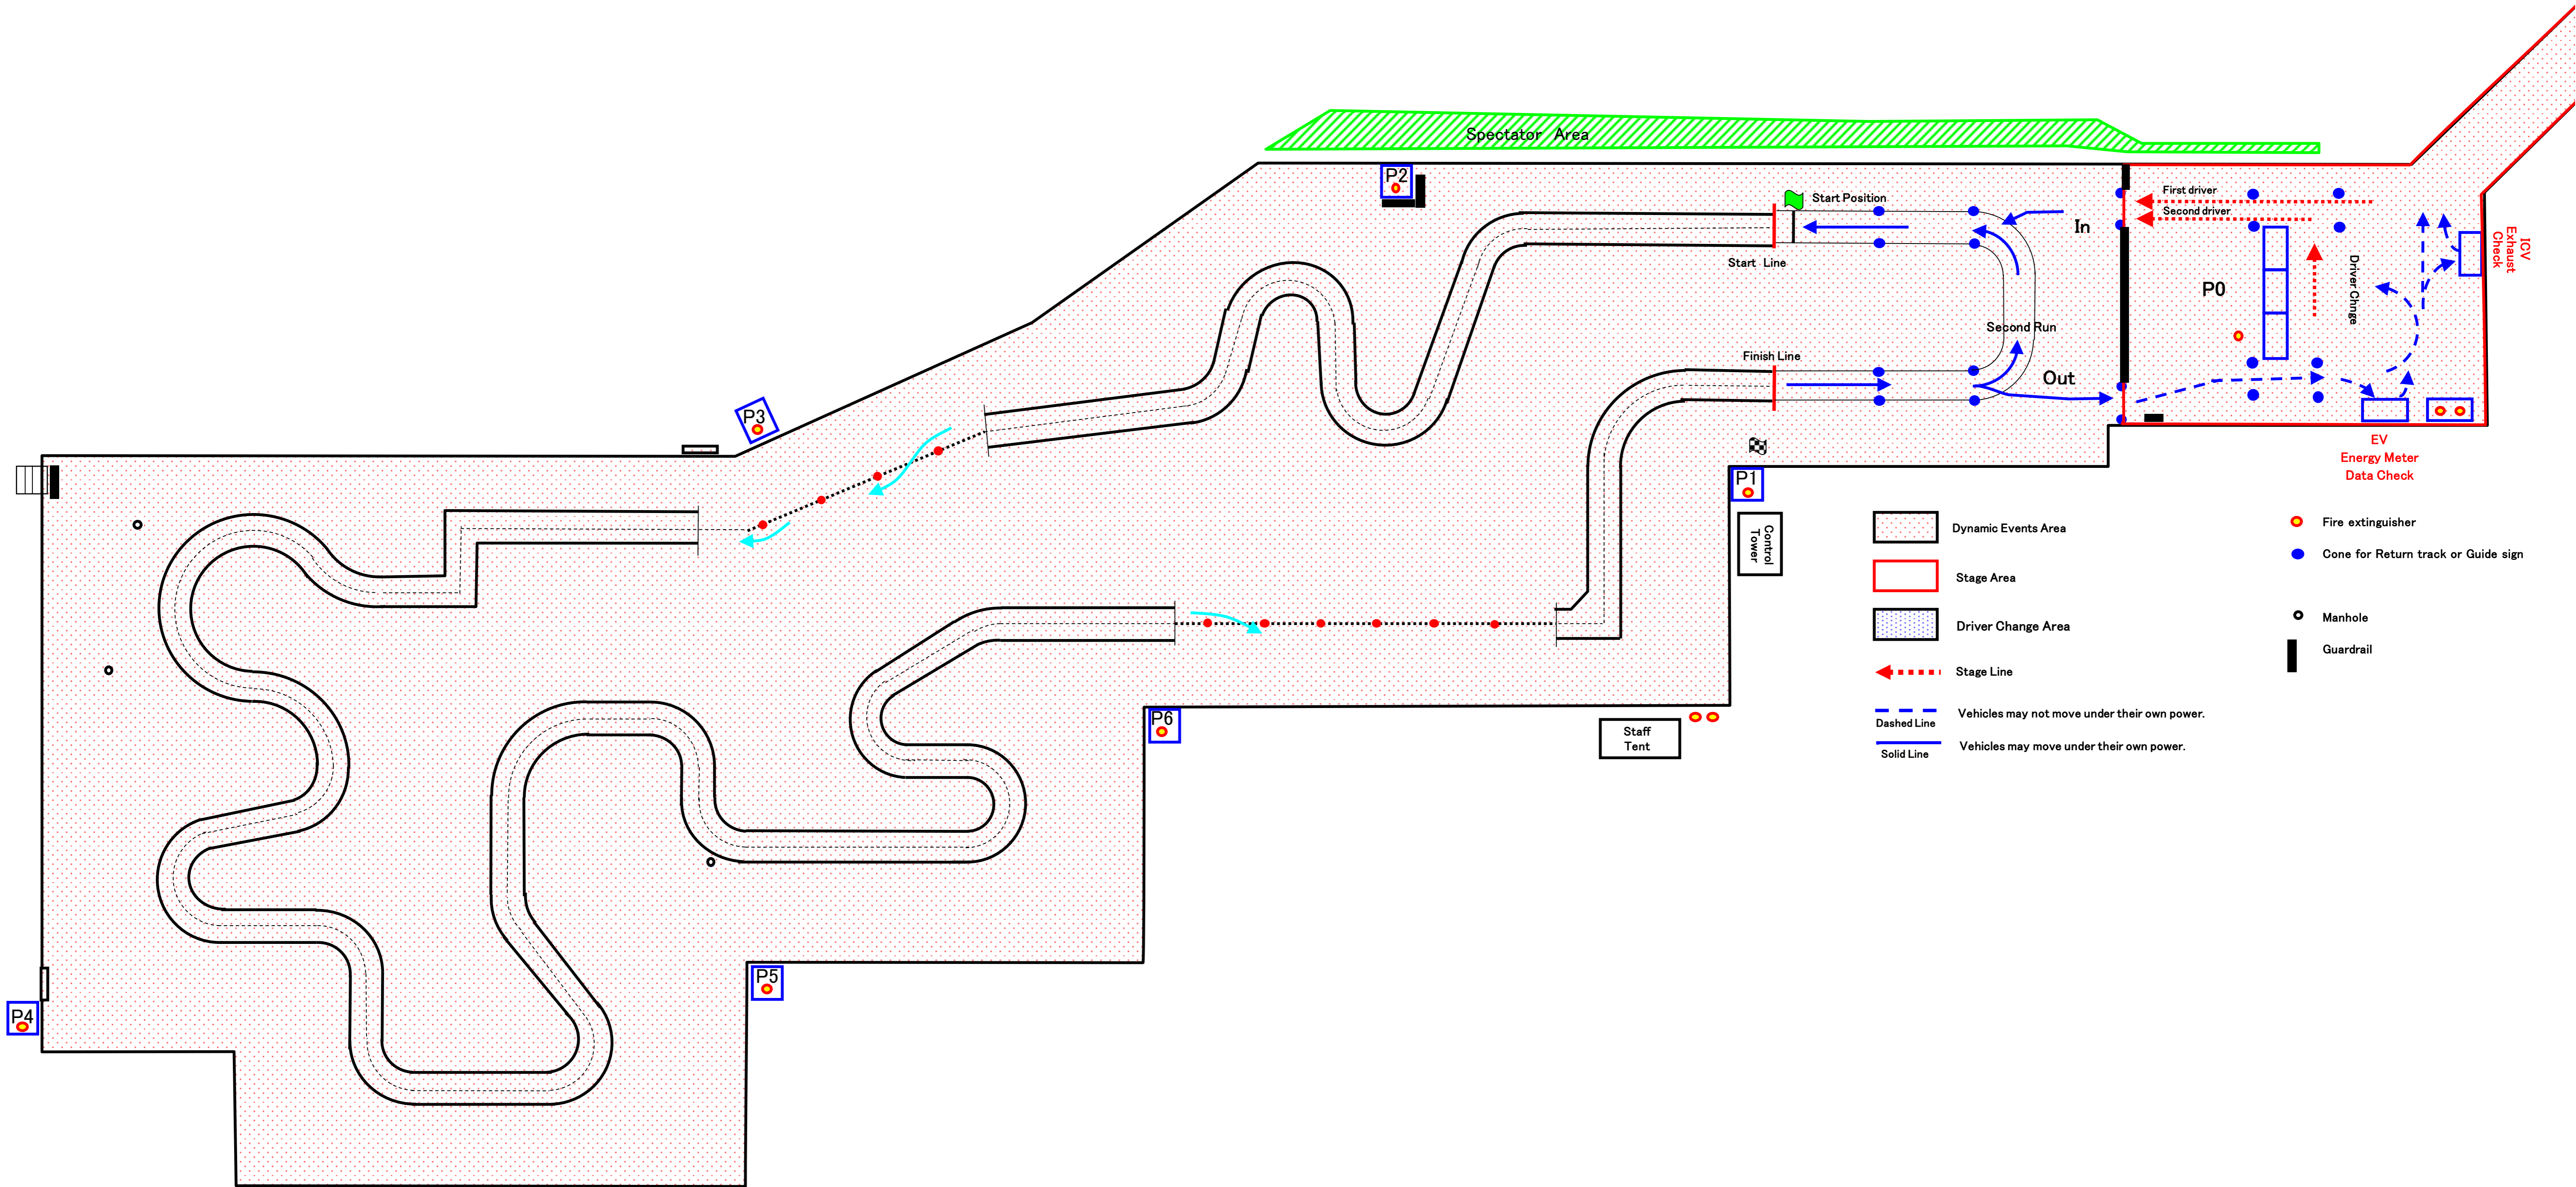

# 2017 Student Formula Japan

Autocross Course ; Unticlockwise 835m (estimate)