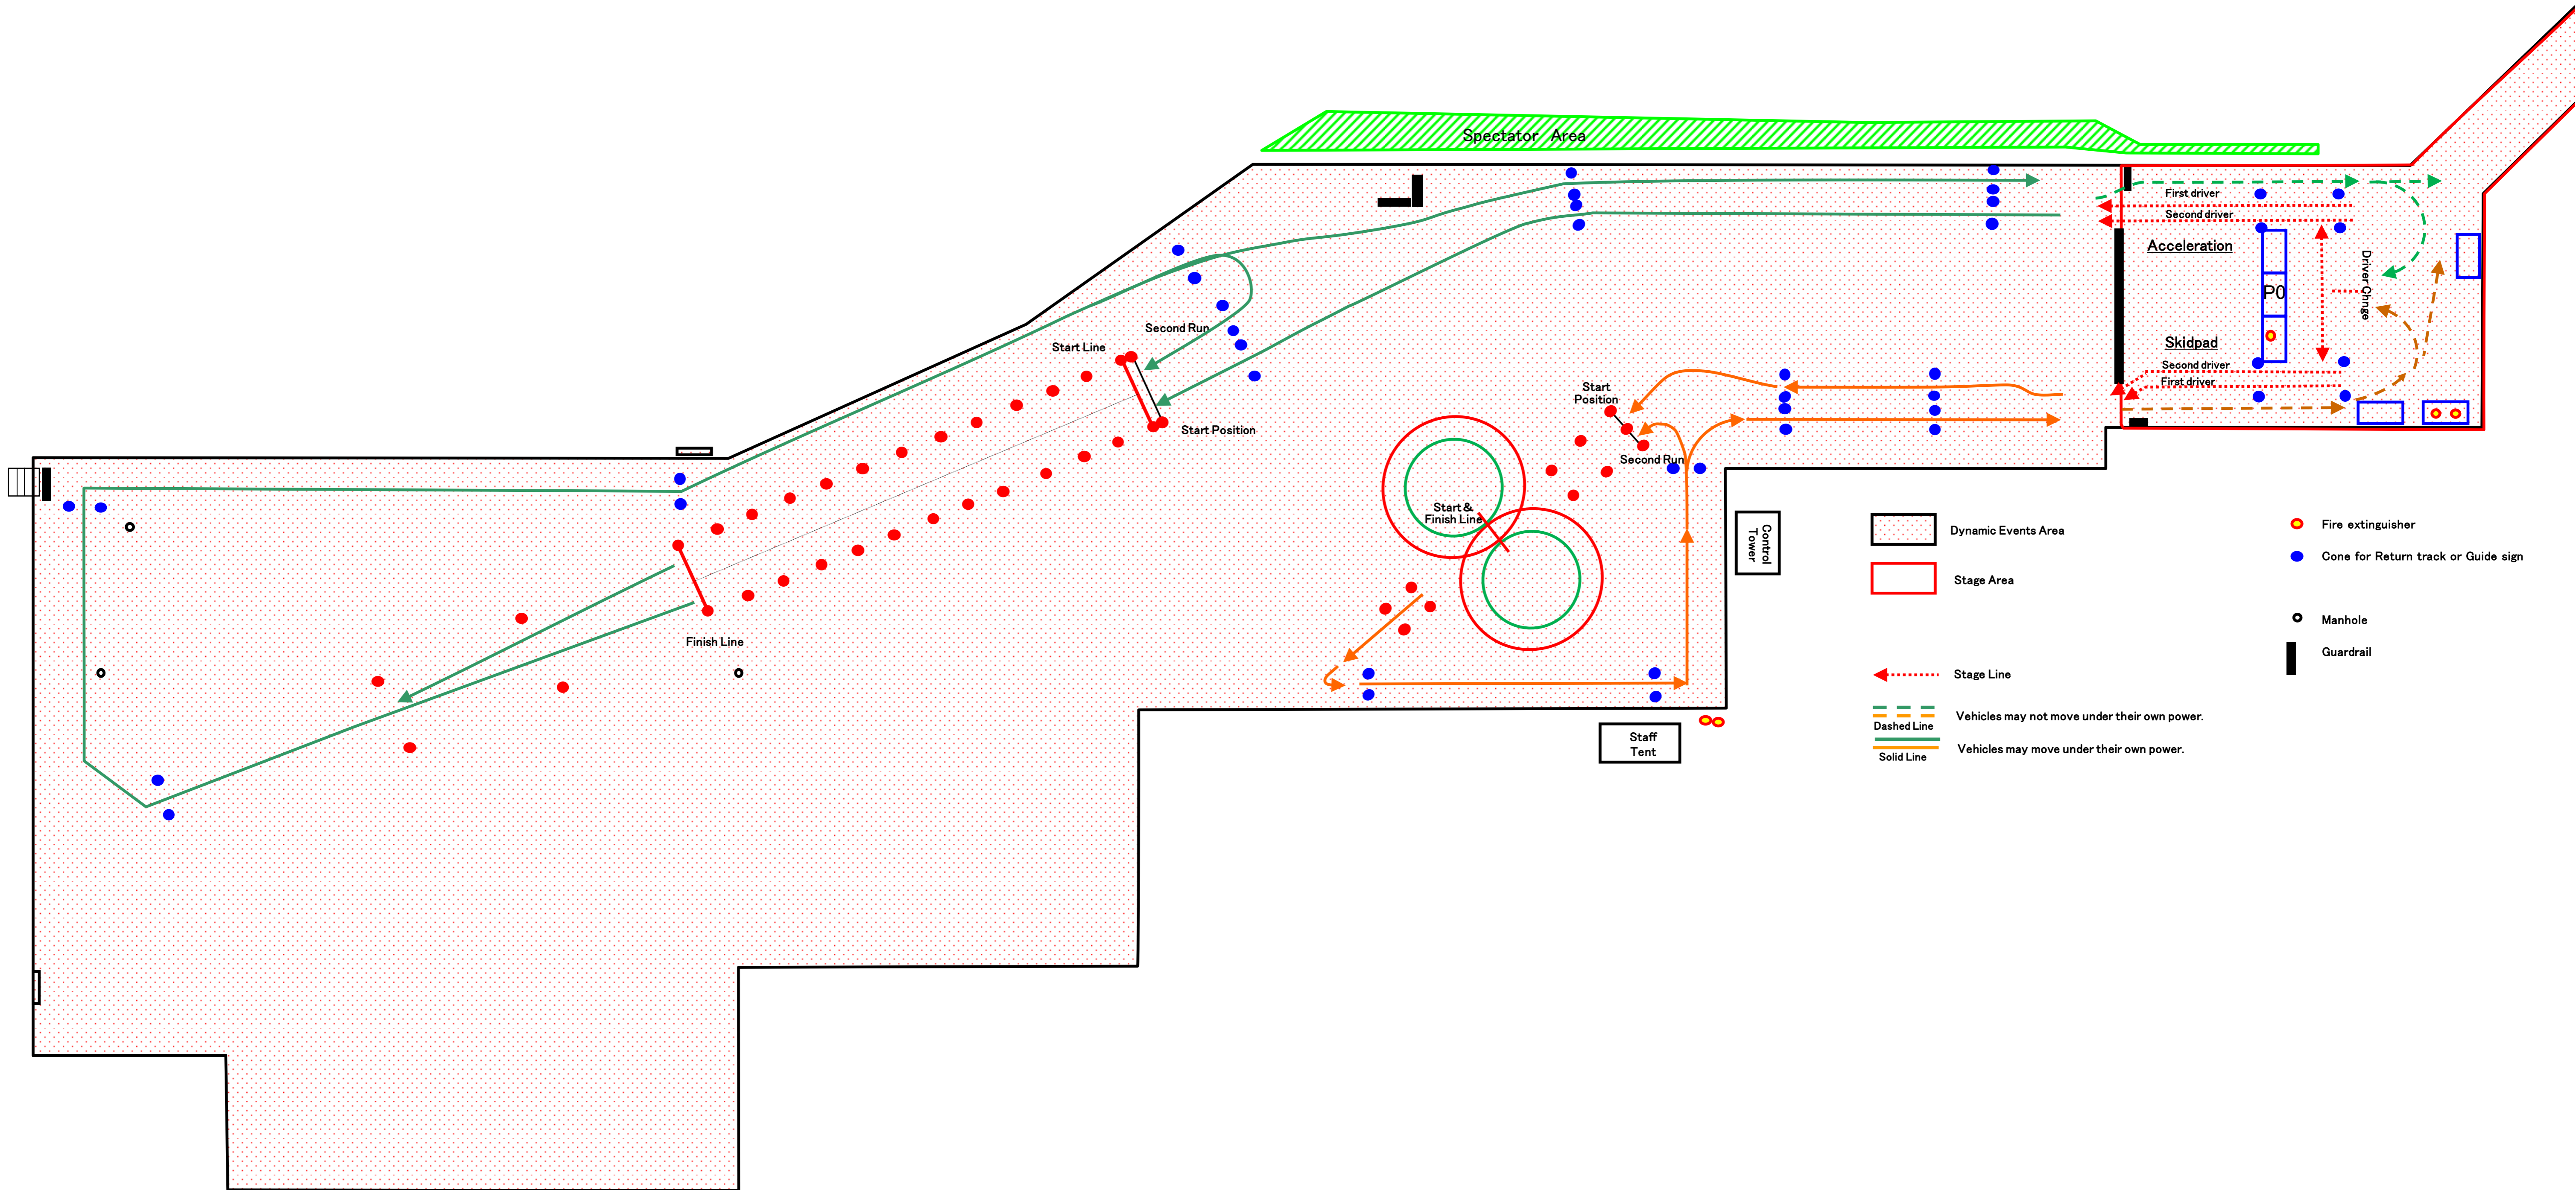

# 2017 Student Formula Japan

Autocross Course ; Unticlockwise 835m (estimate)

# 2017 Student Formula Japan

Endurance Course ; Unticlockwise 934m (estimate)